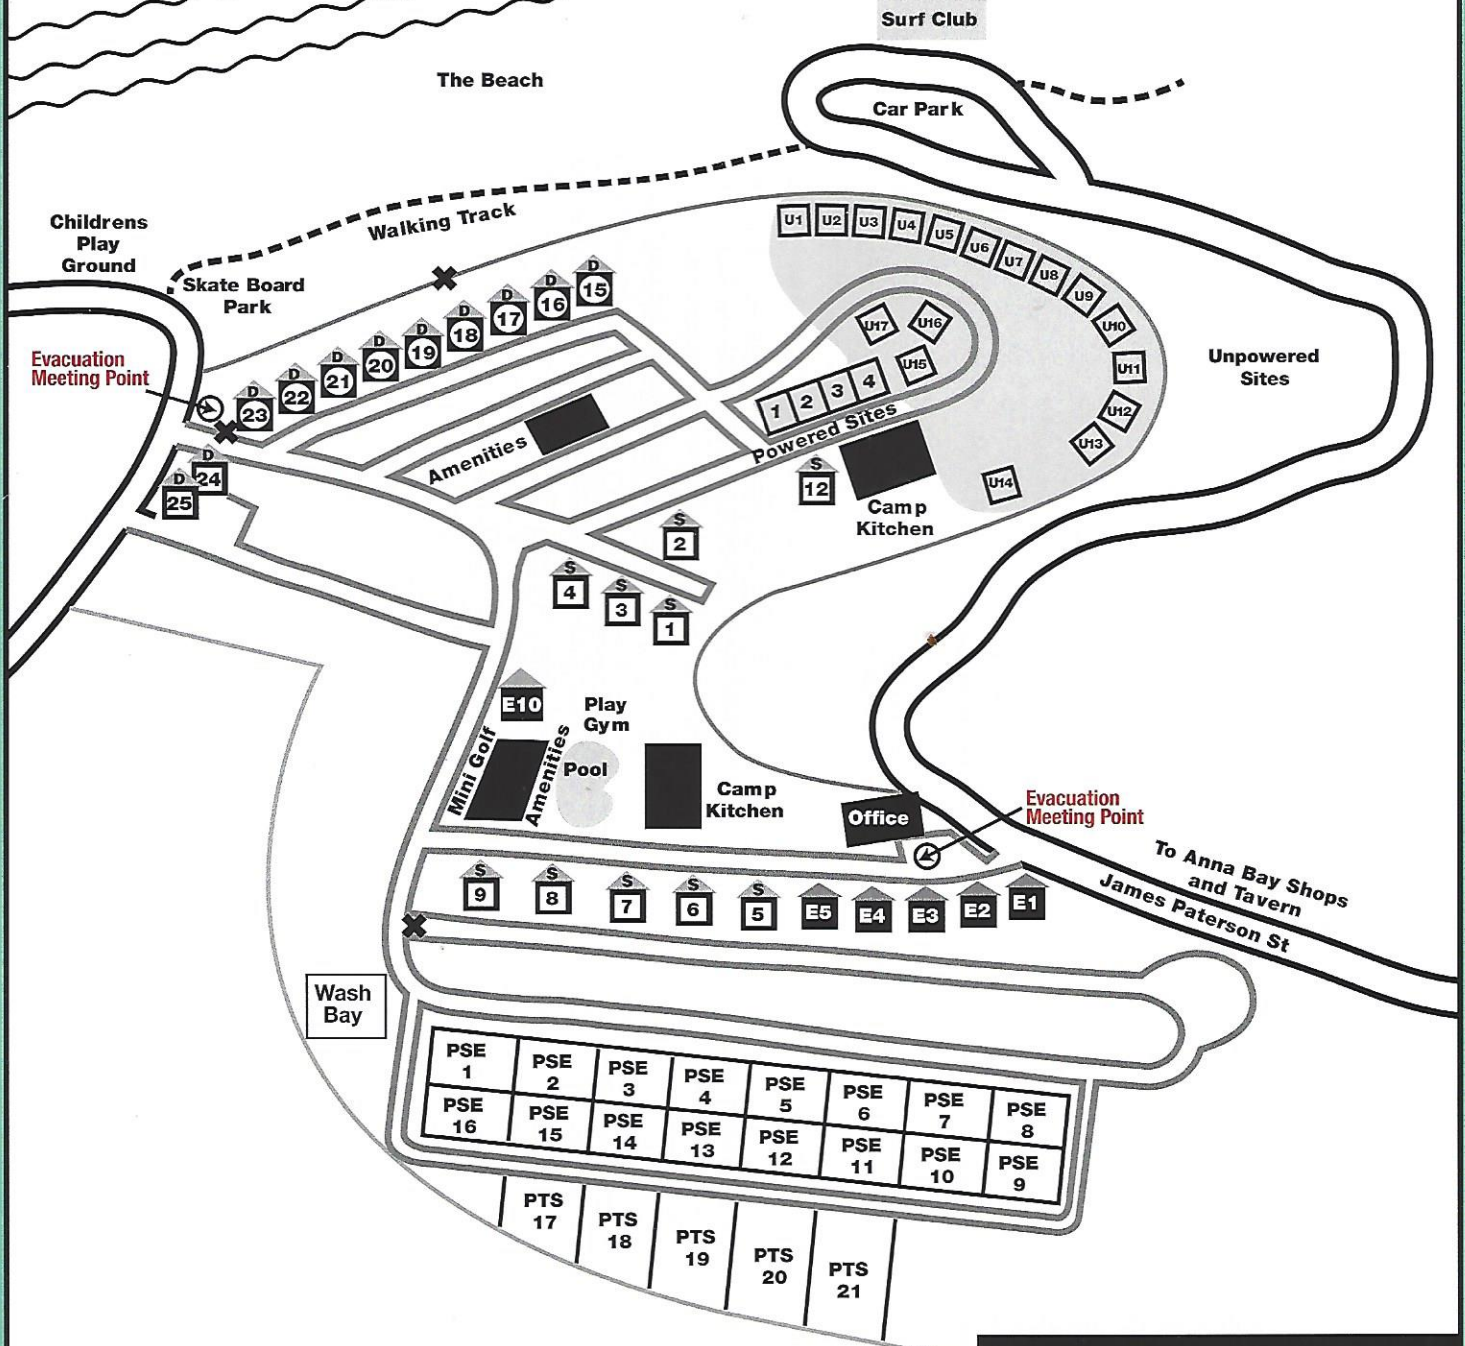

# BIRUBIBEACH

GATEWAY LIFESTYLE HOLIDAY PARKS

37 James Paterson Street, Anna Bay NSW 2316

Ph: 02 4982 1263 • Fax: 02 4982 1266

birubi.reception@gatewaylifestyle.com.au

<https://glhp.com.au/parks/birubi-beach/>

**BOOM GATE PIN** \_\_\_\_\_

**AMENITIES CODE** \_\_\_\_\_

### Amenities:

The amenities key will open the gates marked by ✕

Washers and Dryers take \$1.00 COINS

BBQ's take \$1.00 coins

Management take no responsibility for food left in the refrigerators in the camp kitchens

10km speed limit through  
out the park for cars,  
bikes and scooters.  
**HELMETS MUST BE WORN.**